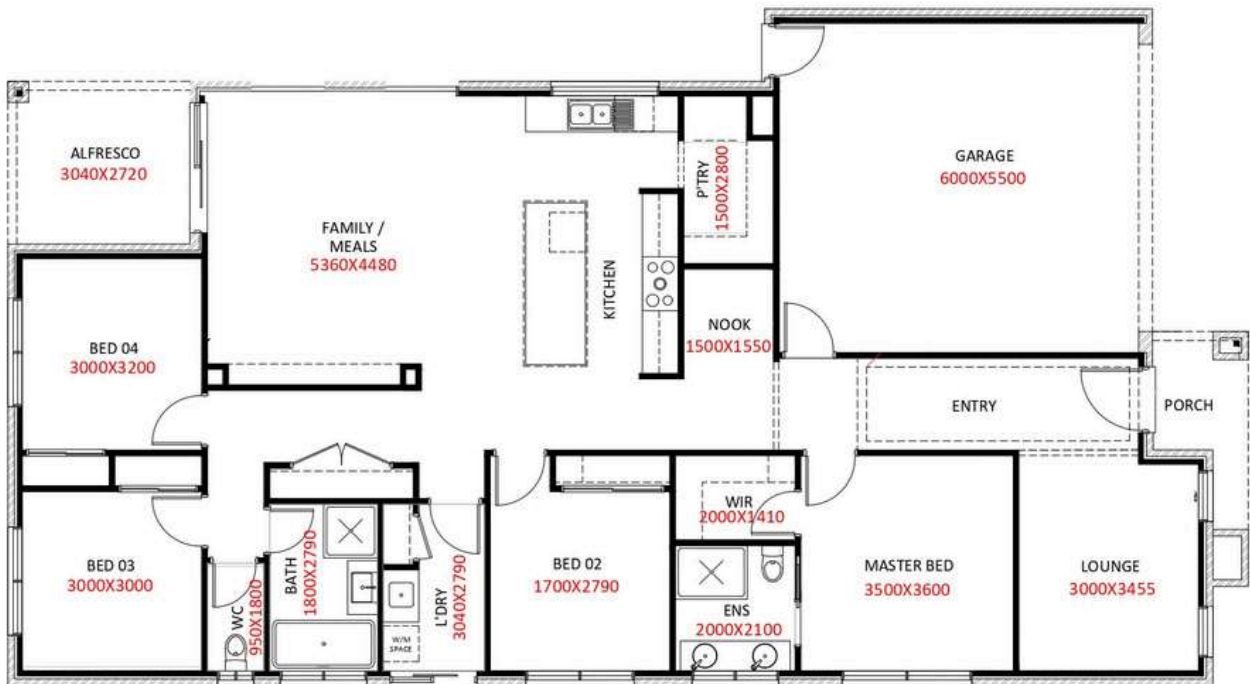

108 NEWPARK

Designed to suit 350 Sqm block*

AREA 22 SQ
LENGTH 28 m
WIDTH 12.5 m

5

3

2