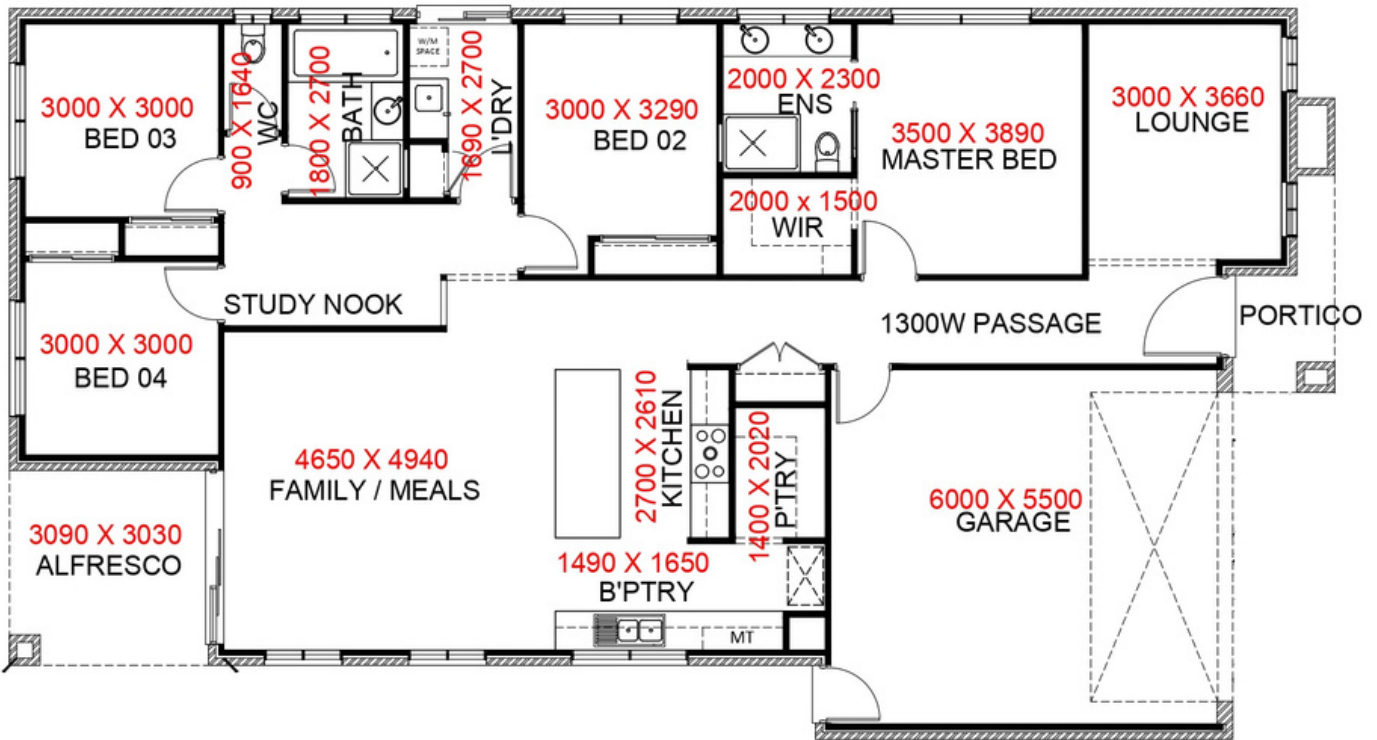

FROLIC

Designed to suit 350 Sqm block*

AREA 23 SQ
 LENGTH 28 m
 WIDTH 12.5 m

4

2

2