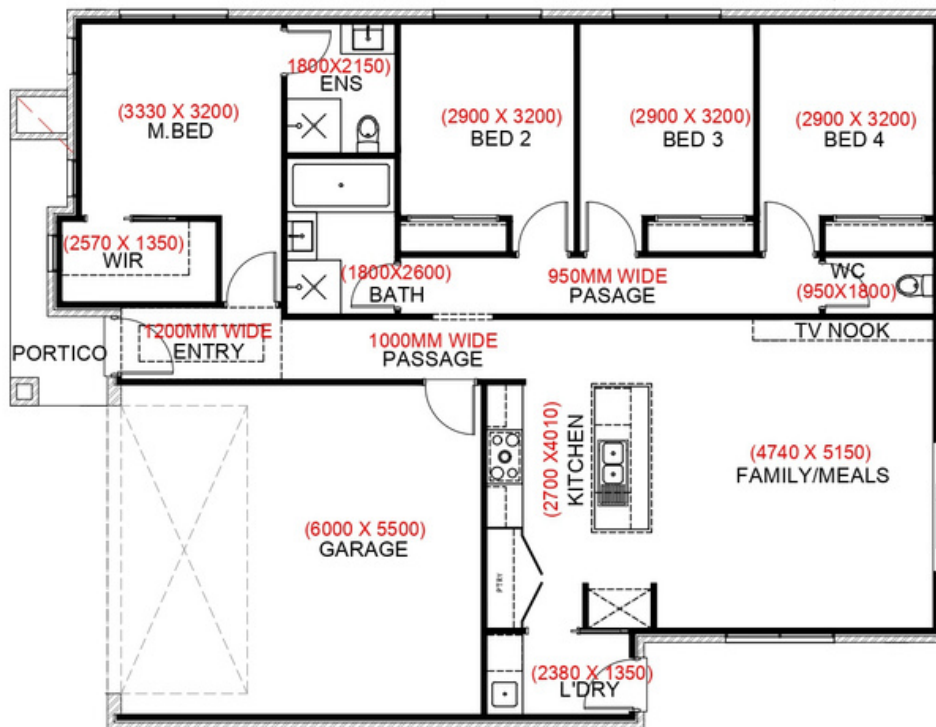

8 LIBRA

Designed to suit 304 Sqm block*

AREA 18 SQ
 LENGTH 22 m
 WIDTH 14 m

4

2

2