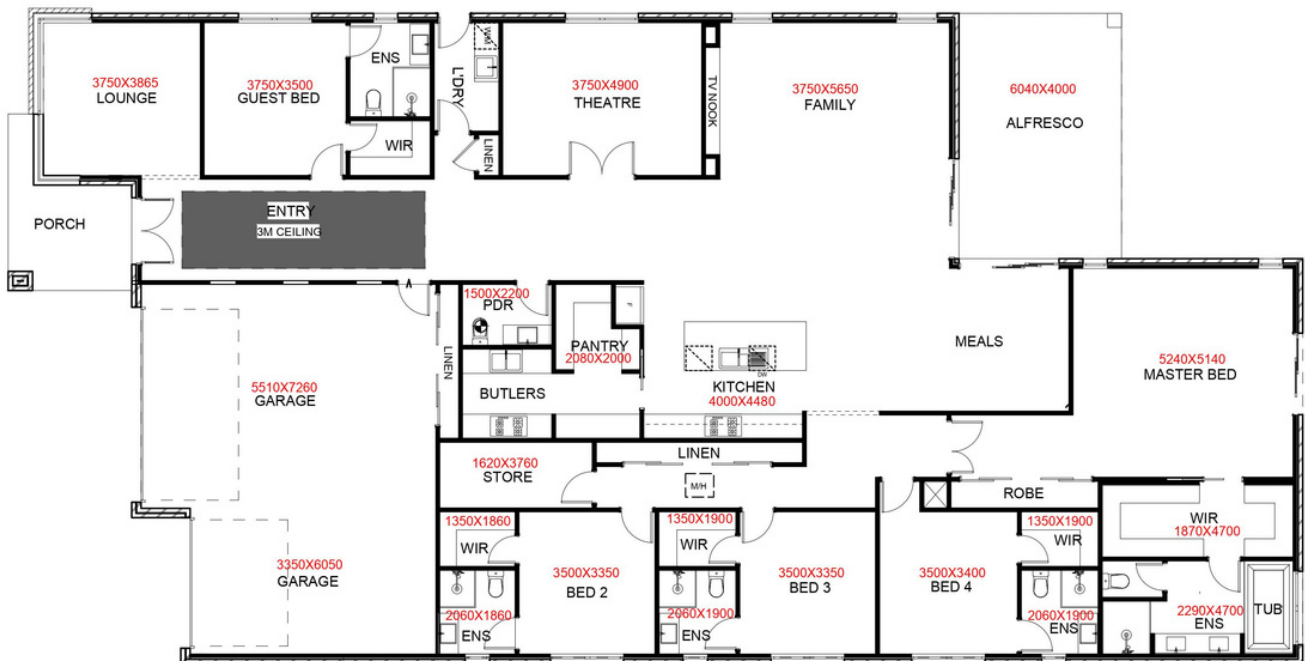

### Designed to suit 760 Sqm block\*

AREA 49 SQ  
 LENGTH 41 m  
 WIDTH 18.5 m

4

5

3